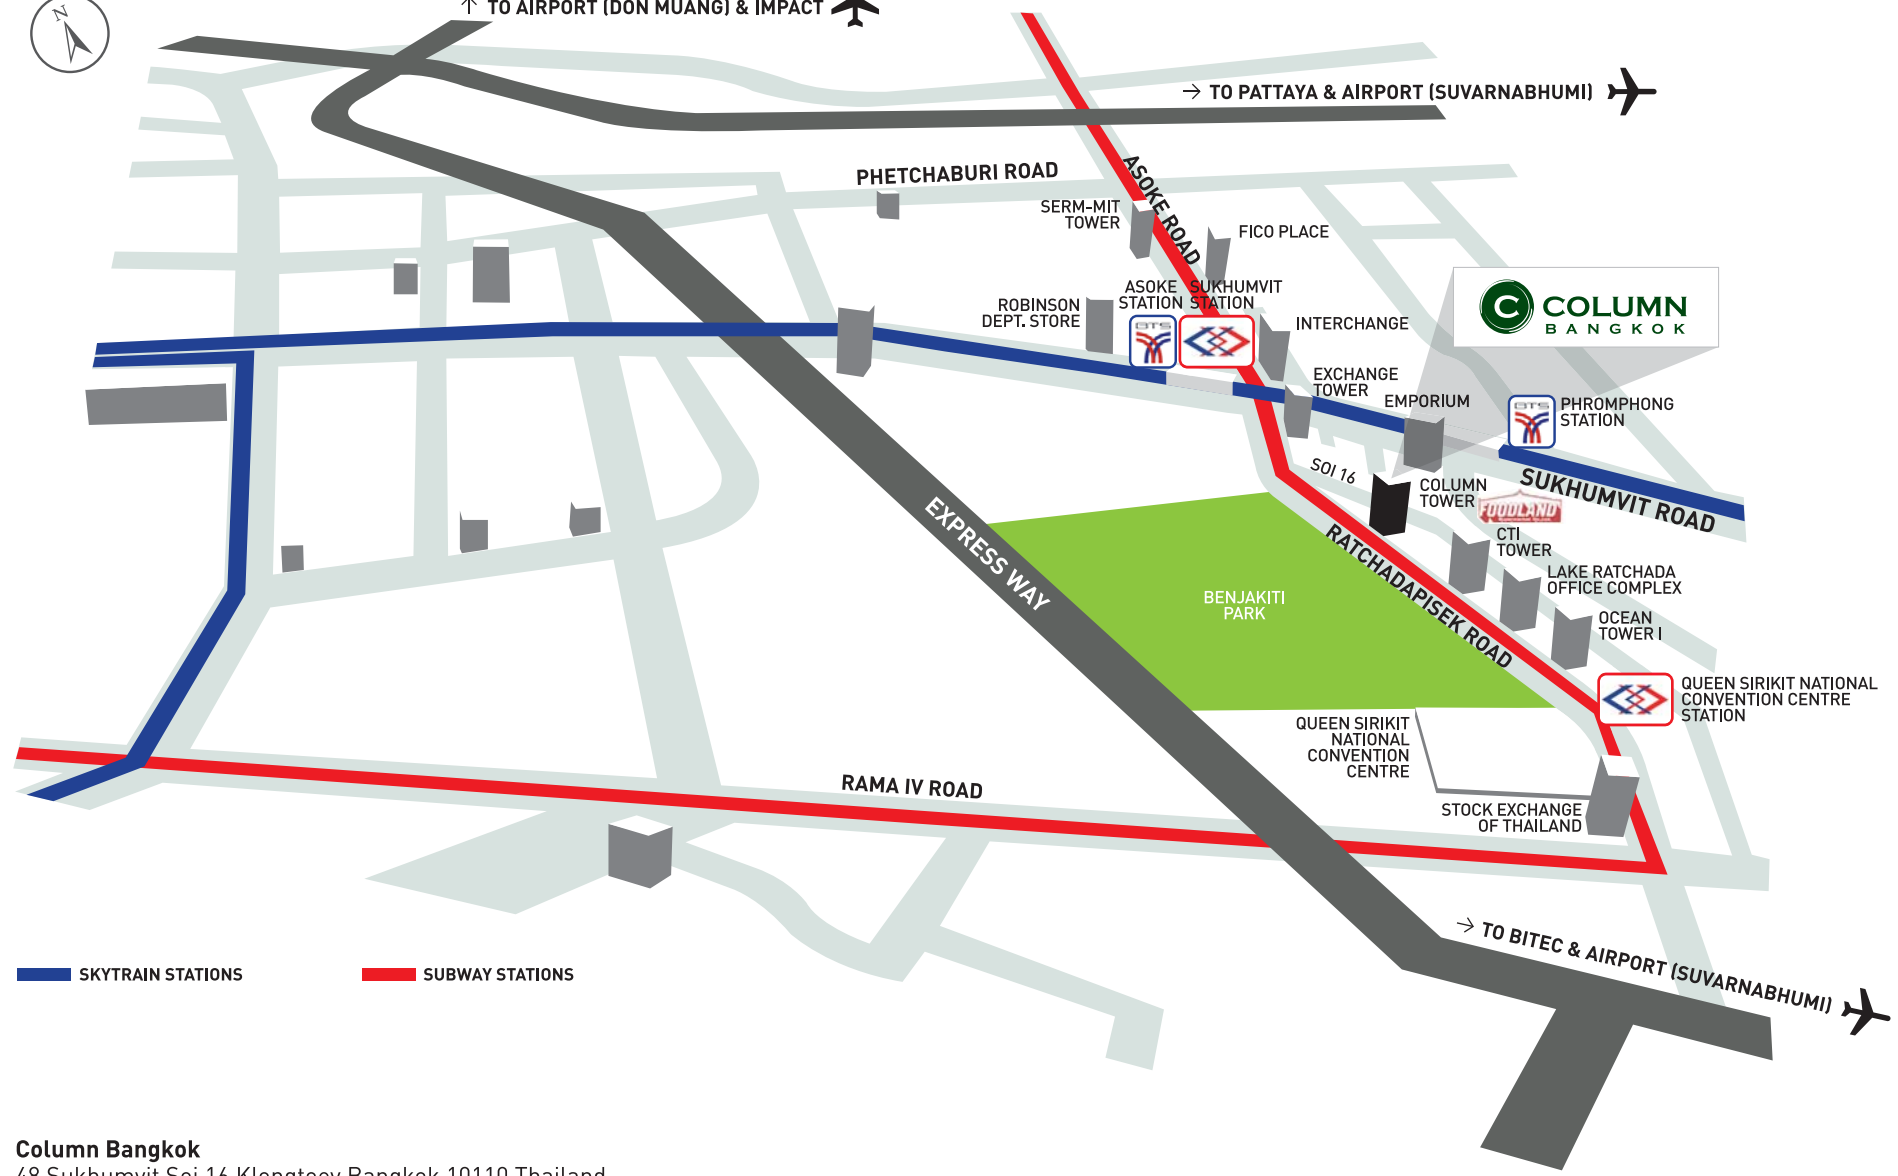

↑ TO AIRPORT (DON MUANG) & IMPACT 

→ TO PATTAYA & AIRPORT (SUARNABHUMI) 

■ SKYTRAIN STATIONS

■ SUBWAY STATIONS

Column Bangkok
 48 Sukhumvit Soi 16 Klongtoey Bangkok 10110 Thailand
 Tel: +66 (0)2 302-2555
 Fax: +66 (0)2 302-2556
 E-mail: reservation@columnbangkok.com
 www.columnbangkok.com